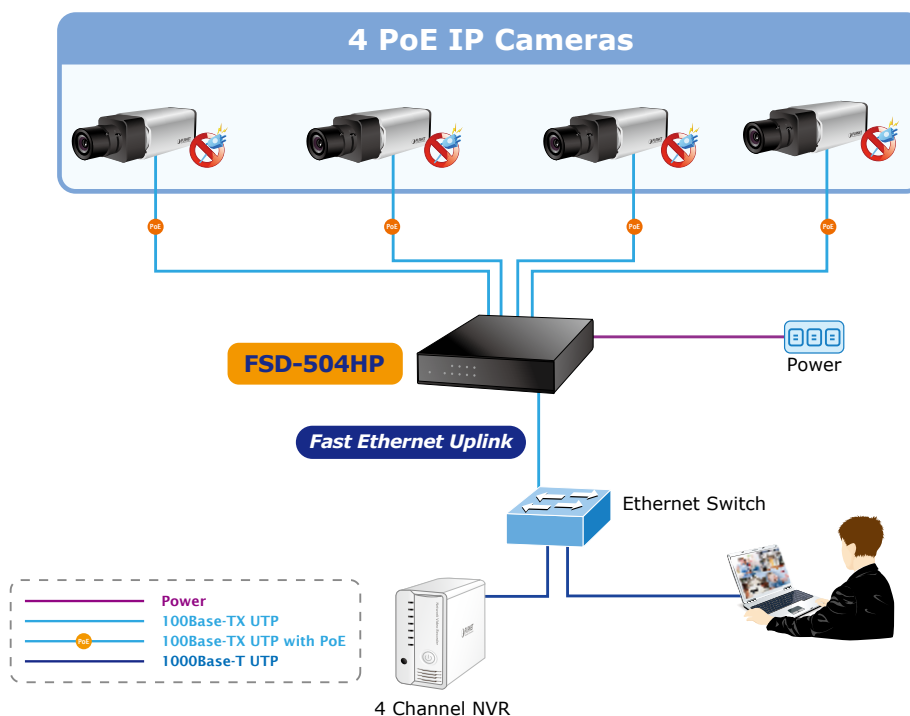

Perfect Combination 4-Port PoE Switch + 4-Ch NVR