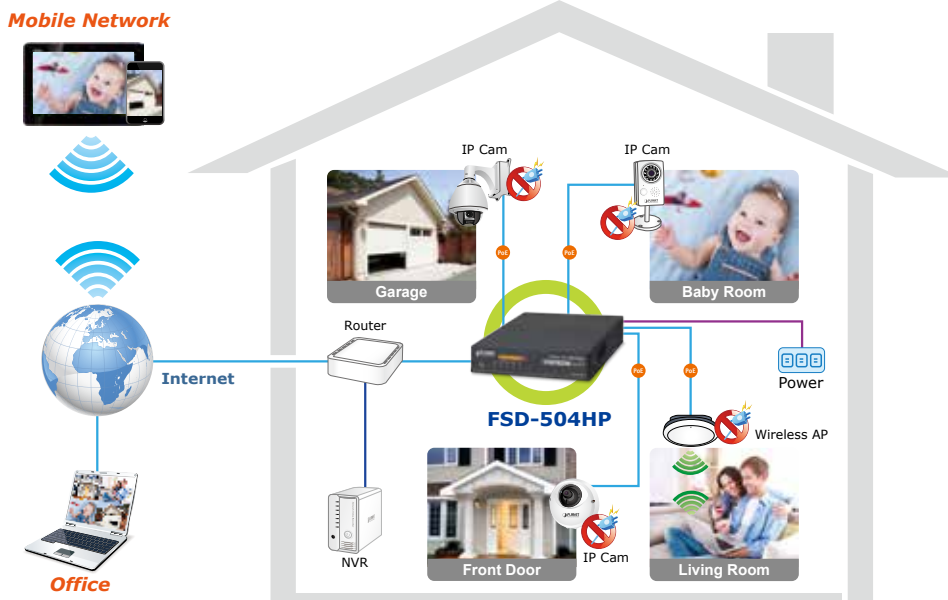

Hardware

- Desktop palm size
- LED indicators for PoE ready / activity and LINK / ACT
- One DC 48V power jack

Ideal Solution for SOHO Securing IP Surveillance Infrastructure

Targeting the growing popular IP surveillance applications, the FSD-504HP 802.3at / af PoE Switch is also positioned as a Surveillance Switch **for quick and easy PoE IP camera deployment with power feeding**. The FSD-504HP supports both 802.3at and 802.3af PoE standards along with 4 10/100Base-TX ports featuring up to 30 watts per RJ-45 copper interface, and 1 extra Fast Ethernet TP interface supporting high speed transmission of surveillance images and videos.

Easy Cable Connection

With data switching and power over Ethernet integrated into one unit, the FSD-504HP reduces cabling requirements and eliminates the need for dedicated electrical outlets on the wall, ceiling or any unreachable place. A wire that carries both data and power can lower the installation costs, simplify the installation effort and eliminate the need for electricians or extension cords. With 4 PoE interfaces, the FSD-504HP is ideal for small businesses and workgroups making the deployment of the PoE facility including wireless access points, IP-based surveillance camera and IP phones in any places easier, more efficient and more cost-effective.

Applications

SOHO / HOME-Use Fast Ethernet PoE Network Deployment

With its expanded home-use feature, the FSD-504HP 802.3at / af PoE Switch helps SOHO / home users to create an integrated data, video, and powered network. The wireless AP and PoE IP camera devices work perfectly with the FSD-504HP, which injects power through the Ethernet cables, thus helping SOHO / home users to build a cost-effective and reliable PoE Networking environment easily.