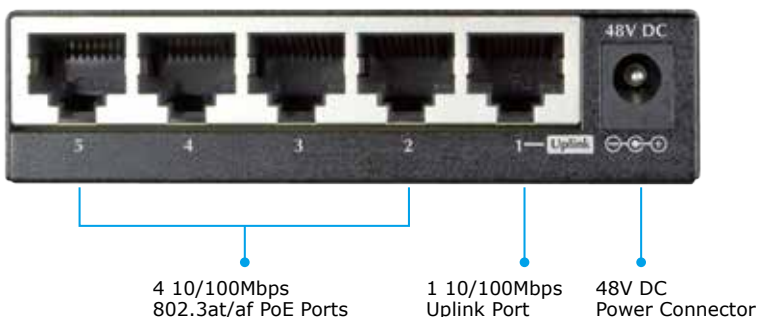

4-Port 10/100Mbps 802.3at / af PoE + 1-Port 10/100Mbps Desktop Switch

With **compact, easy and quick deployment** for SOHO / home-use PoE application environment, PLANET has released the FSD-504HP, a brand-new desktop size 802.3at / af PoE Switch. The FSD-504HP's advanced features are as follows:

- 4-port PoE, 60-watt PoE budget
- One 10/100Mbps uplink port
- Compact desktop palm size design

Centralized Power Distribution for Small Ethernet Networking

The FSD-504HP is a **4-port 10/100Mbps 802.3at/af Power over Ethernet + 1-port Fast Ethernet Switch** with a total PoE budget of **60 watts**, which is an ideal solution to meeting the demand for sufficient PoE power for network applications. The four 802.3at / af PoE ports provide PoE power injector function which is able to drive 2 IEEE 802.3at compliant powered devices or 4 IEEE 802.3af compliant powered devices. The FSD-504HP also provides a simple, cost-effective and non-blocking wire-speed performance. It comes with a compact palm size metal housing, suitable for the desktop deployment of SOHO or home-use network environment.

RJ-45 Interface

- Five 10/100Mbps Fast Ethernet ports
 - Four ports support 56V DC power to PoE Powered Device
 - One 10/100Mbps uplink port

Power over Ethernet

- Complies with IEEE 802.3at / af Power over Ethernet Mid-Span PSE
- Up to 4 IEEE 802.3at / af devices powered
- Supports PoE Power up to 30 watts for each PoE port
- 60-watt PoE Budget
- Auto detects powered device (PD)
- Circuit protection prevents power interference between ports
- Remote power feeding up to 100m