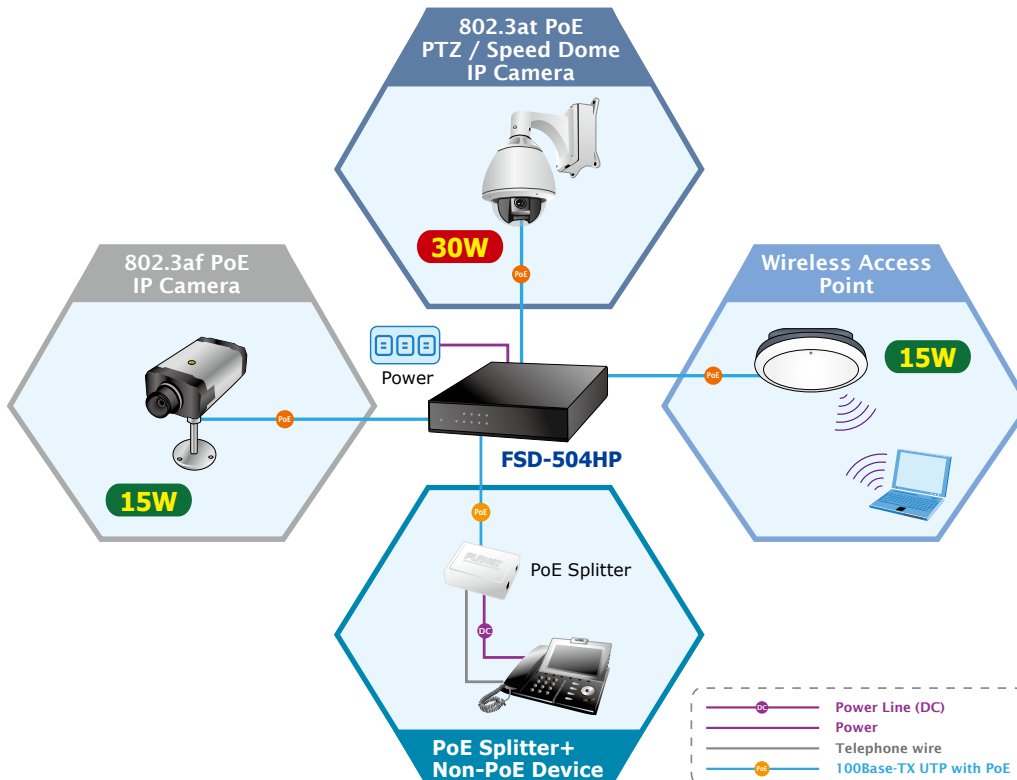

Hardware

- Desktop palm size
- LED indicators for PoE ready / activity and LINK / ACT
- One DC 48V power jack

Ideal Solution for SOHO Securing IP Surveillance Infrastructure

Targeting the growing popular IP surveillance applications, the FSD-504HP 802.3at / af PoE Switch is also positioned as a Surveillance Switch **for quick and easy PoE IP camera deployment with power feeding**. The FSD-504HP supports both 802.3at and 802.3af PoE standards along with 4 10/100Base-TX ports featuring up to 30 watts per RJ-45 copper interface, and 1 extra Fast Ethernet TP interface supporting high speed transmission of surveillance images and videos.

Easy Cable Connection

With data switching and power over Ethernet integrated into one unit, the FSD-504HP reduces cabling requirements and eliminates the need for dedicated electrical outlets on the wall, ceiling or any unreachable place. A wire that carries both data and power can lower the installation costs, simplify the installation effort and eliminate the need for electricians or extension cords. With 4 PoE interfaces, the FSD-504HP is ideal for small businesses and workgroups making the deployment of the PoE facility including wireless access points, IP-based surveillance camera and IP phones in any places easier, more efficient and more cost-effective.